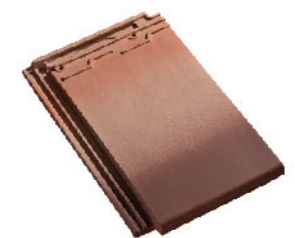

NATURA PLANUM

CE

305 mm x 480 mm | Weight : 4.6 kg/piece
Pieces for every square : 9.8 pcs

Dark Grey

Coffee Brown

Teracotta

Antique Schatten

Antique Schatten Brown