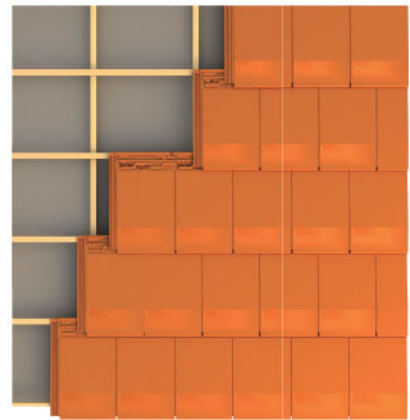

Excellent Sound Insulation

Lamit roofing tiles are designed with high precision to maintain identical weight for excellent sound insulation. This is particularly beneficial where weather includes heavy rain and wind.