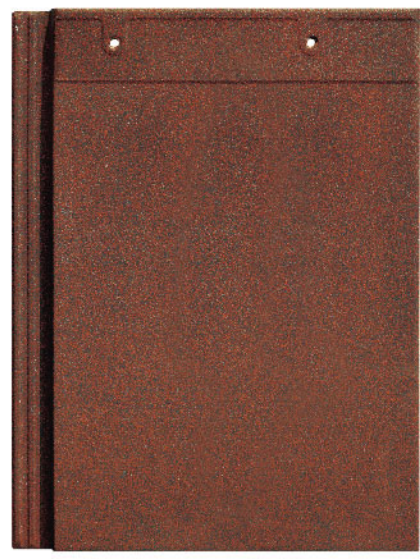

Semi Gray

PIANO EDGE

280 mm x 400 mm | Weight : 2.7 kg/piece
Thickness : 11 mm
Pieces for every square : 11 pcs

Coffee Brown

Saffron Red

Matte Black

GERMAN SERIES

PIANO FLAT