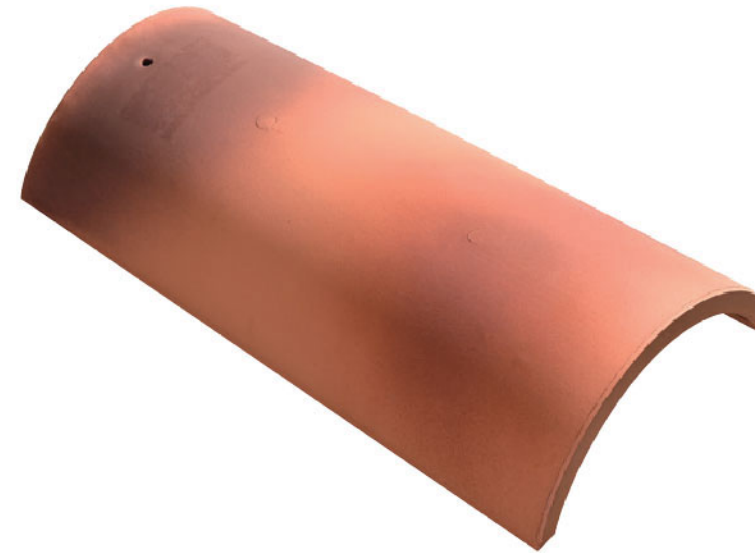

Coffee Brown

Gray Blue

SPANISH SERIES

NATURA BARREL

280 mm x 400 mm | Weight : 2.7 kg/piece
Thickness : 11 mm
Pieces for every square : 11 pcs

LM1051-1

LM1051-2

LM1051-3