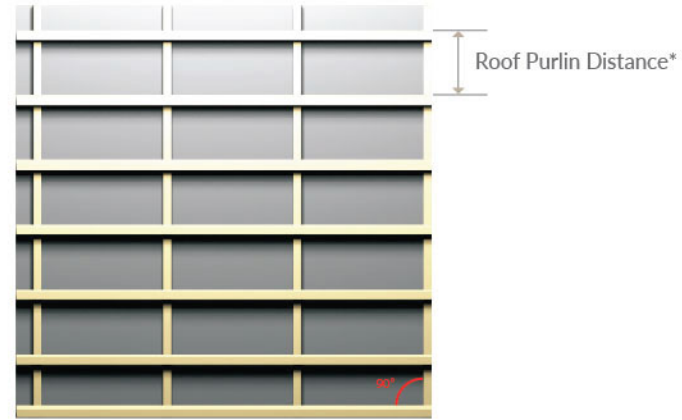

Excellent Sound Insulation

Lamit roofing tiles are designed with high precision to maintain identical weight for excellent sound insulation. This is particularly beneficial where weather includes heavy rain and wind.