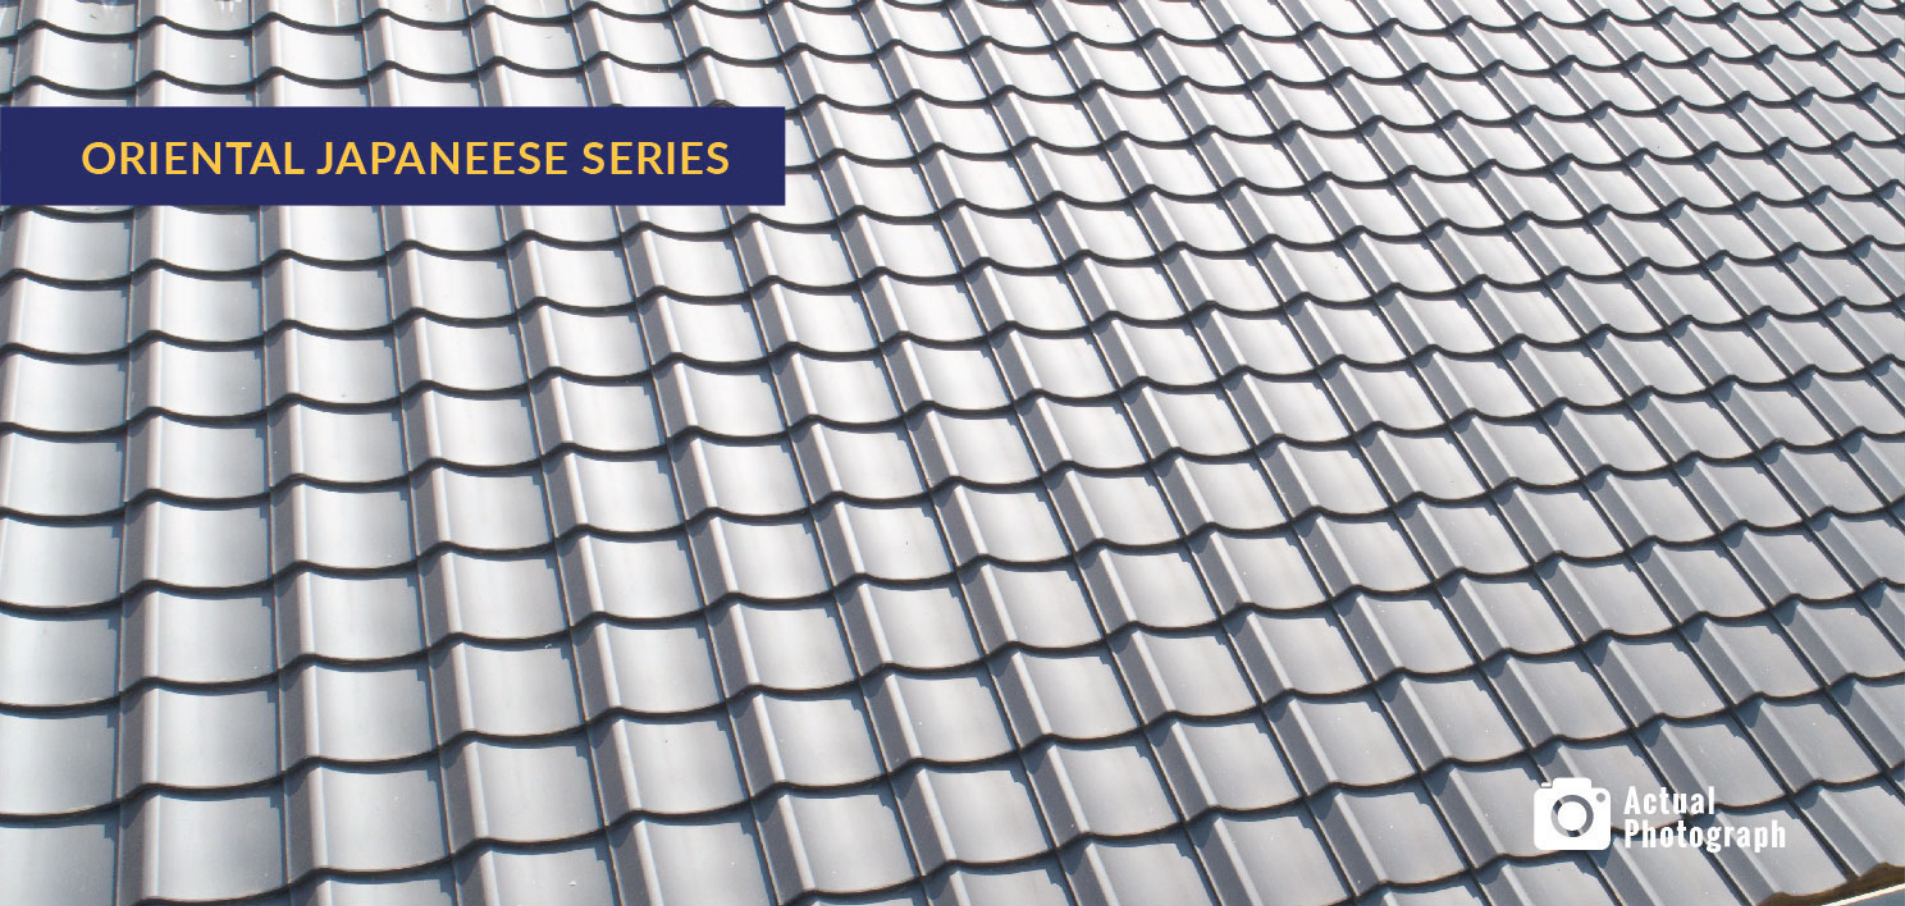

ORIENTAL JAPANESE SERIES

Actual Photograph