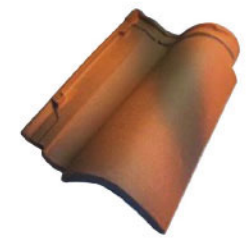

LM1042-R1

LM1062-R1

ROMAN SERIES

Actual Photograph

NATURA NOVO COPPO

CE

300 mm x 400 mm | Pieces for every square : 10 pcs

Antichizzato
Classico