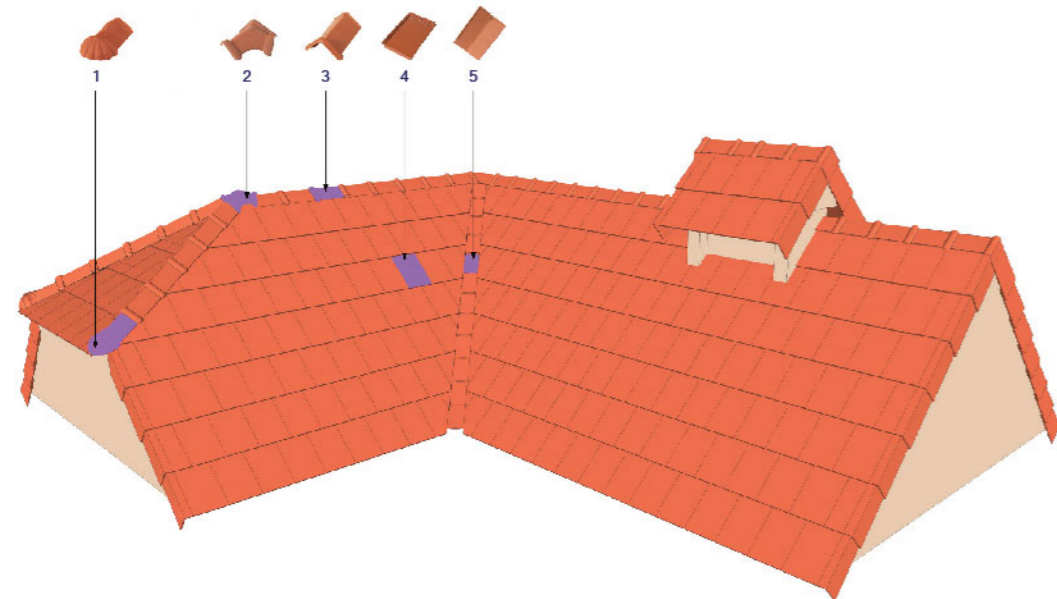

PERFECT STRUCTURAL INTEGRITY

1. Ridge End
2. 3 Way
3. Ridge
4. Roof Tile
5. Gutter

ACCESSORIES

ELABANO, LAGOS, VALANCIA, TERRASSA

LAMIT PIANO

LAMIT NATURA